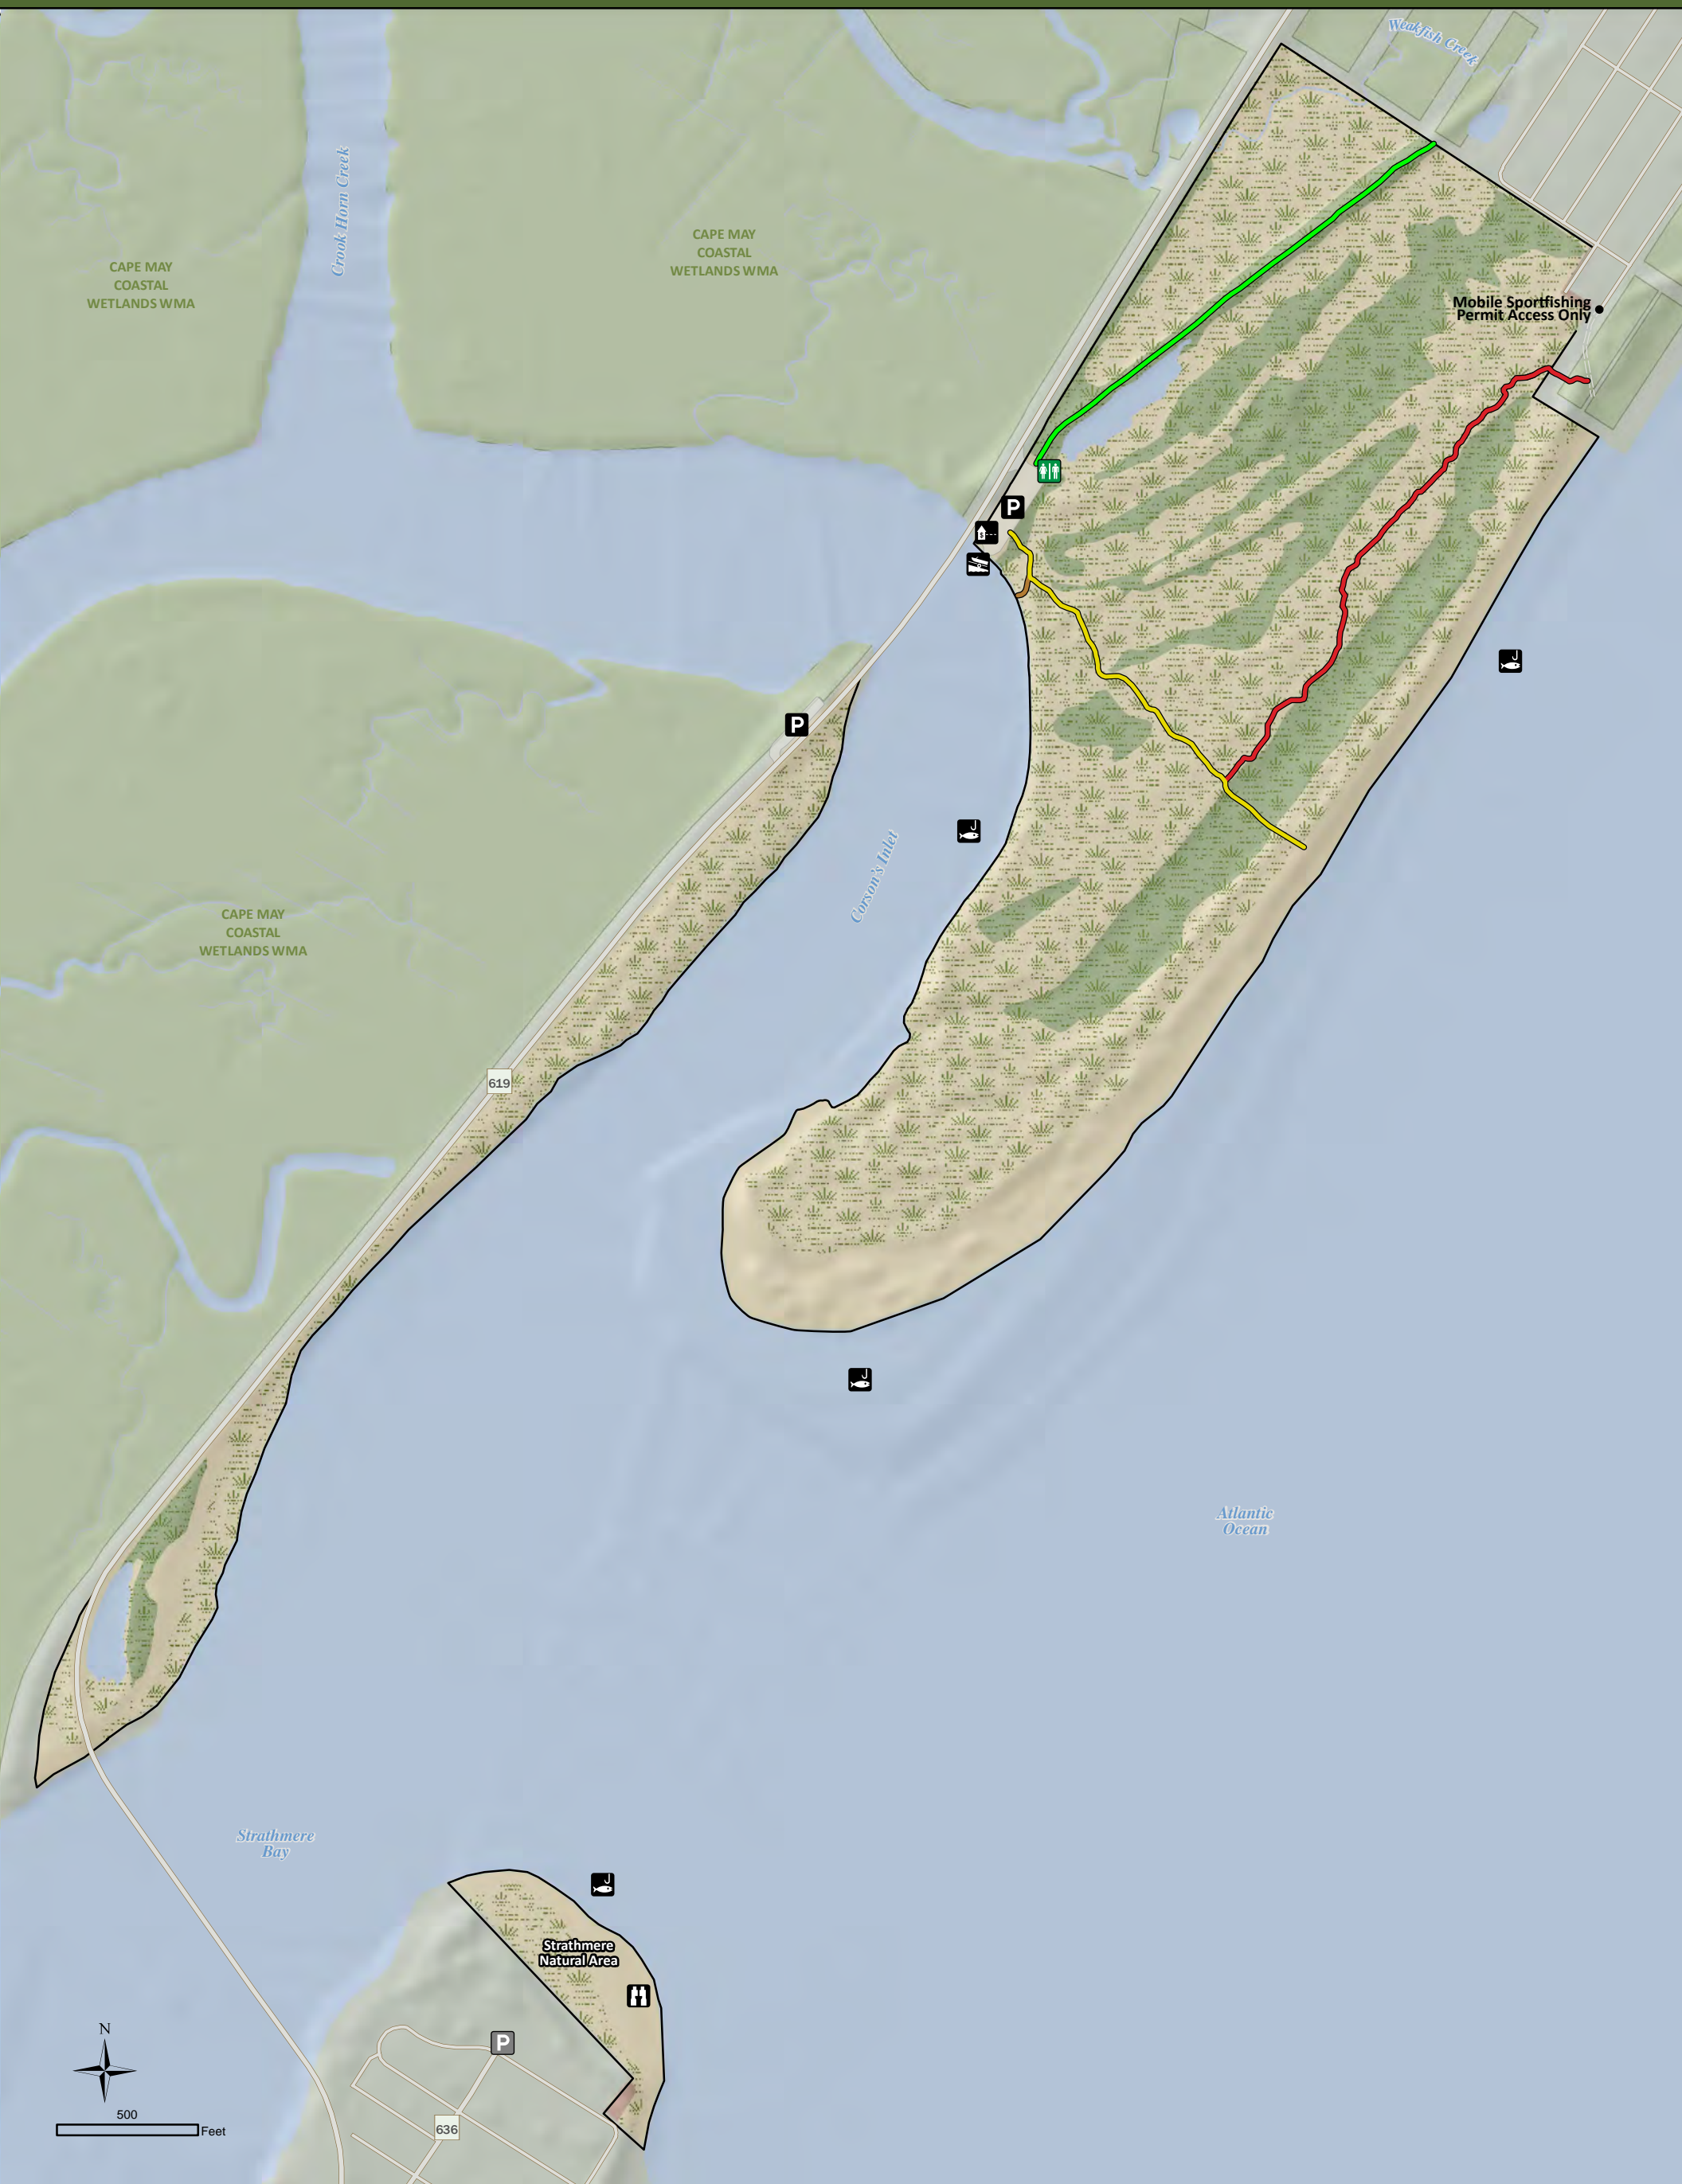

CORSON'S INLET State Park

- | | | | | |
|---------------------|---------|-------------------------|--------------------------------|------------------------------------|
| Open Field or Grass | Water | Fox Run Trail (0.45 mi) | Boat Launch | Wildlife Viewing |
| Forest | Wetland | Inlet Trail (0.02 mi) | Fishing | Visitor Contact Station (Seasonal) |
| Developed Area | | Ocean Trail (0.3 mi) | Parking (Pull Off) | |
| | | Rail Trail (0.4 mi) | Primitive Restrooms (Seasonal) | |