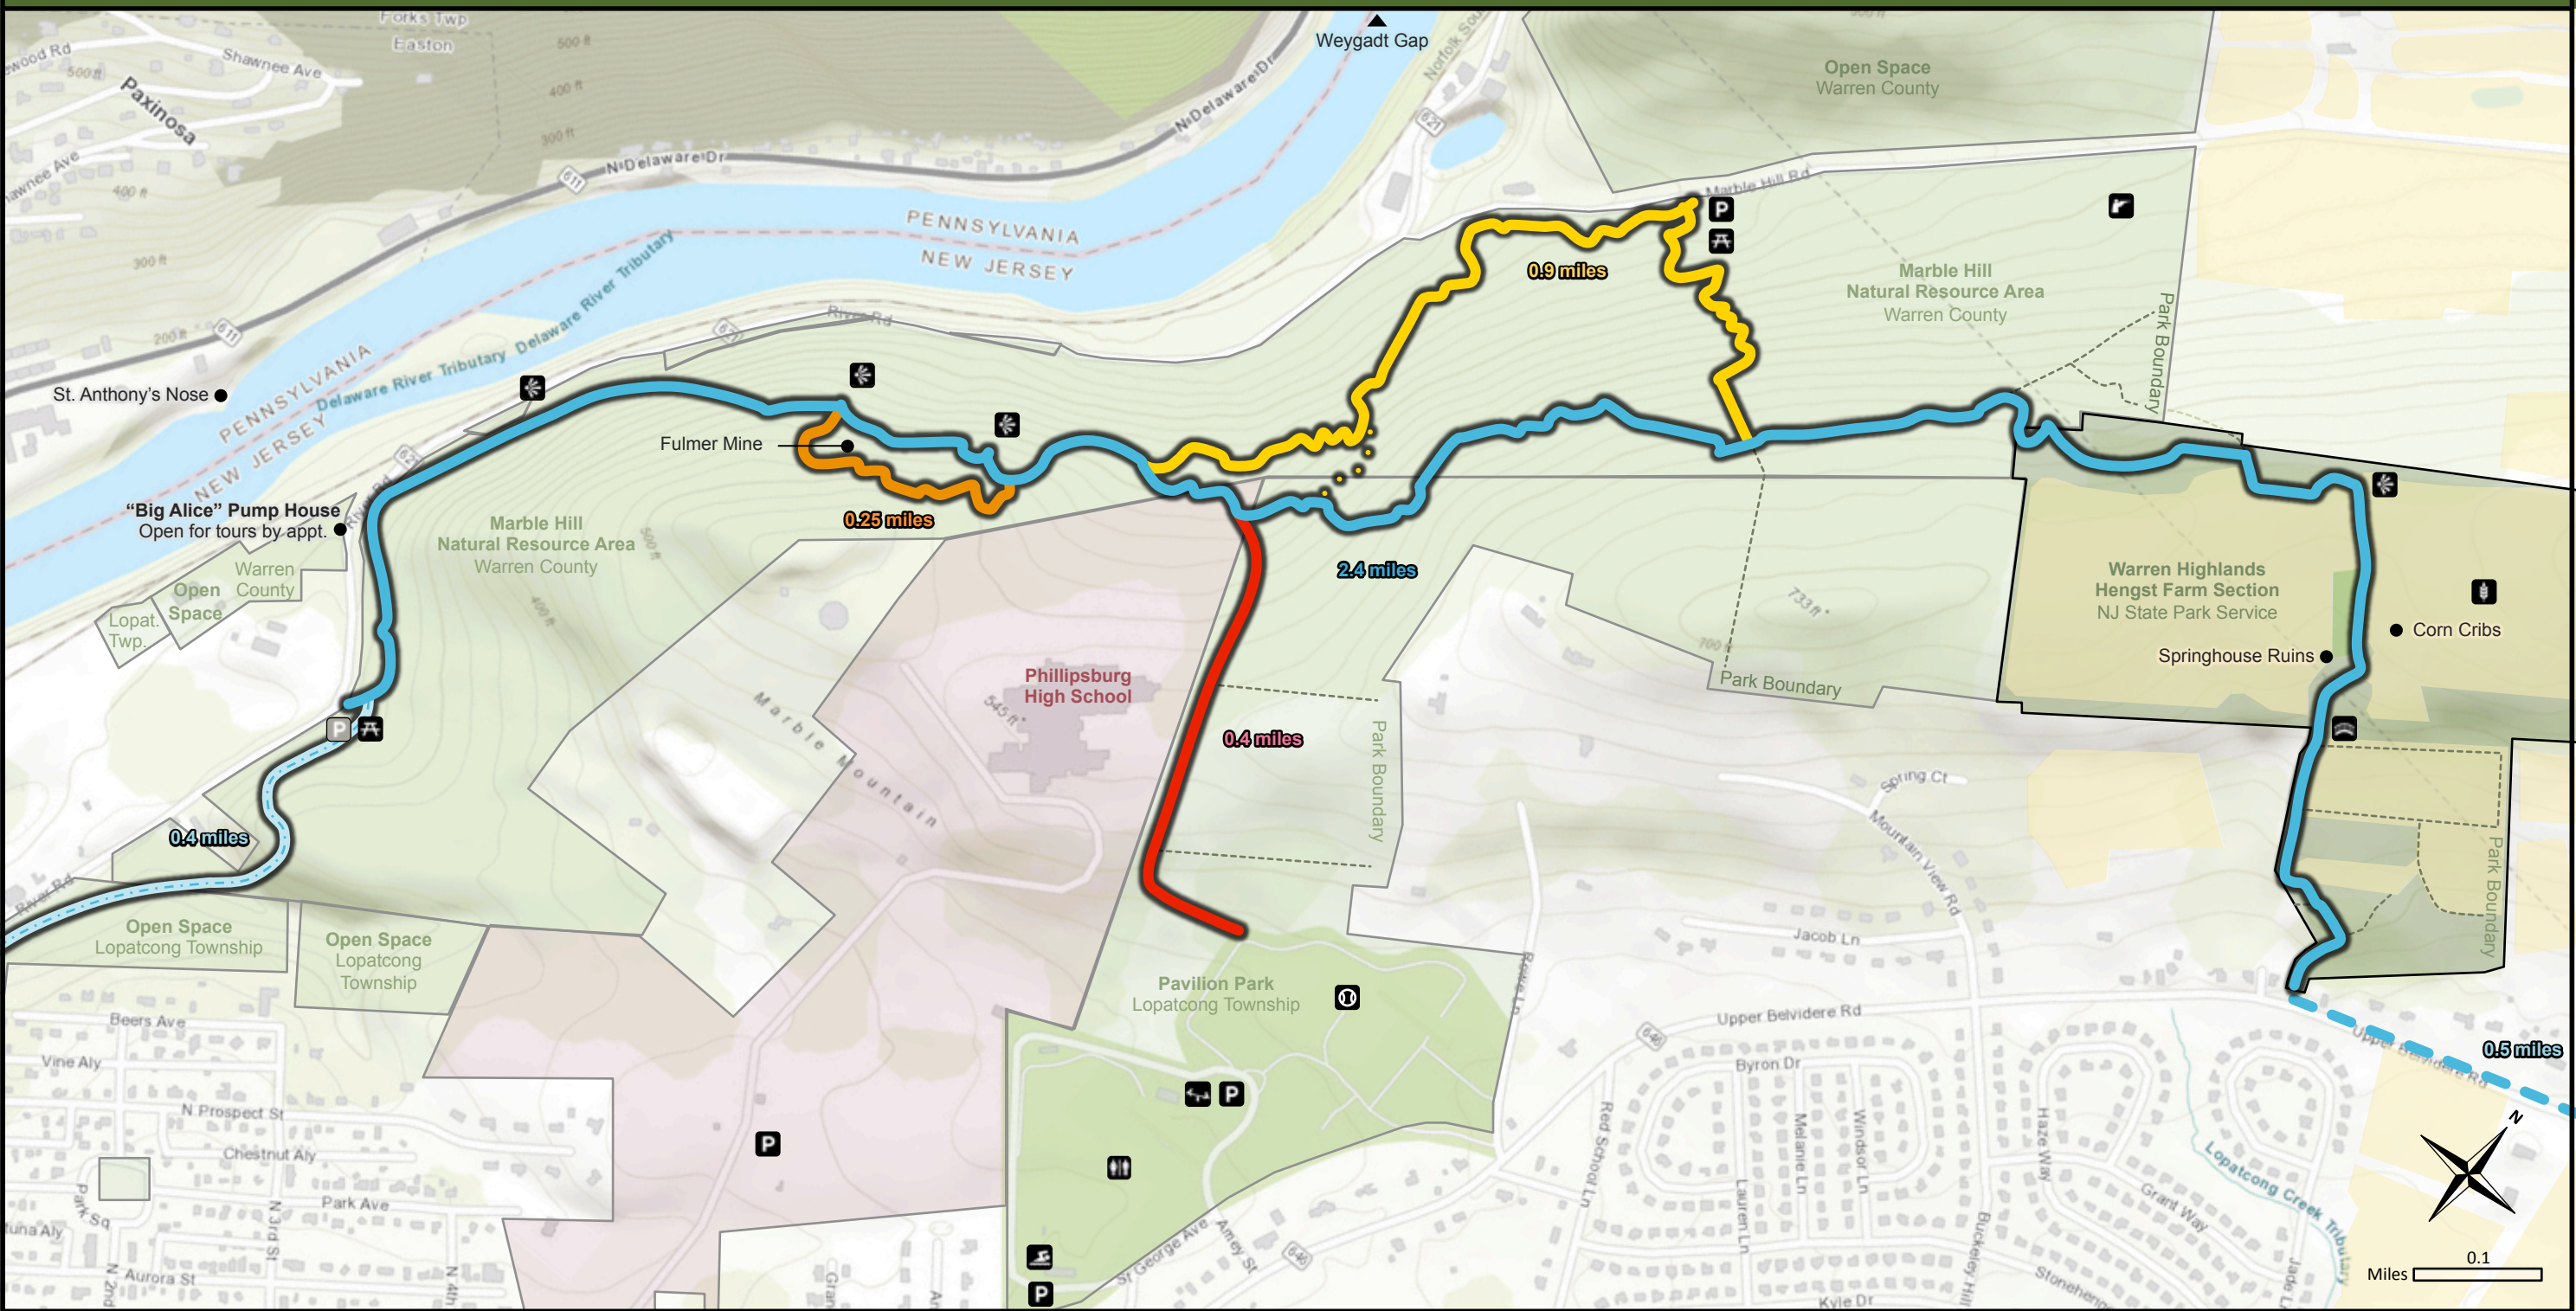

WARREN HIGHLANDS Trail Hengst Farm - Marble Hill

Open Field	Warren Highlands Trail	Marble Hill Iron Mine Trail	Bridge	Wildlife Viewing	Playground	Trail Blaze Symbols		Farming Lease
Forest	WHT Road Walk	Marble Hill Yellow Trail	Farming Lease	Parking Lot	Restroom	Start Trail	End Trail	Local farmers lease fields from the NJ State Park Service. Please stay on the trail to minimize damage to the crops. Thank you.
Wetland	WHT Unfinished Trail	Marble Hill Connector Trail	Hunting	Parking Pull-off	Swimming Pool	Straight	Trail Spur	
Water	Unblazed Trail	Marble Hill Red Trail	Scenic Viewpoint	Picnic Table	Sports Field	Turn Left	Turn Right	