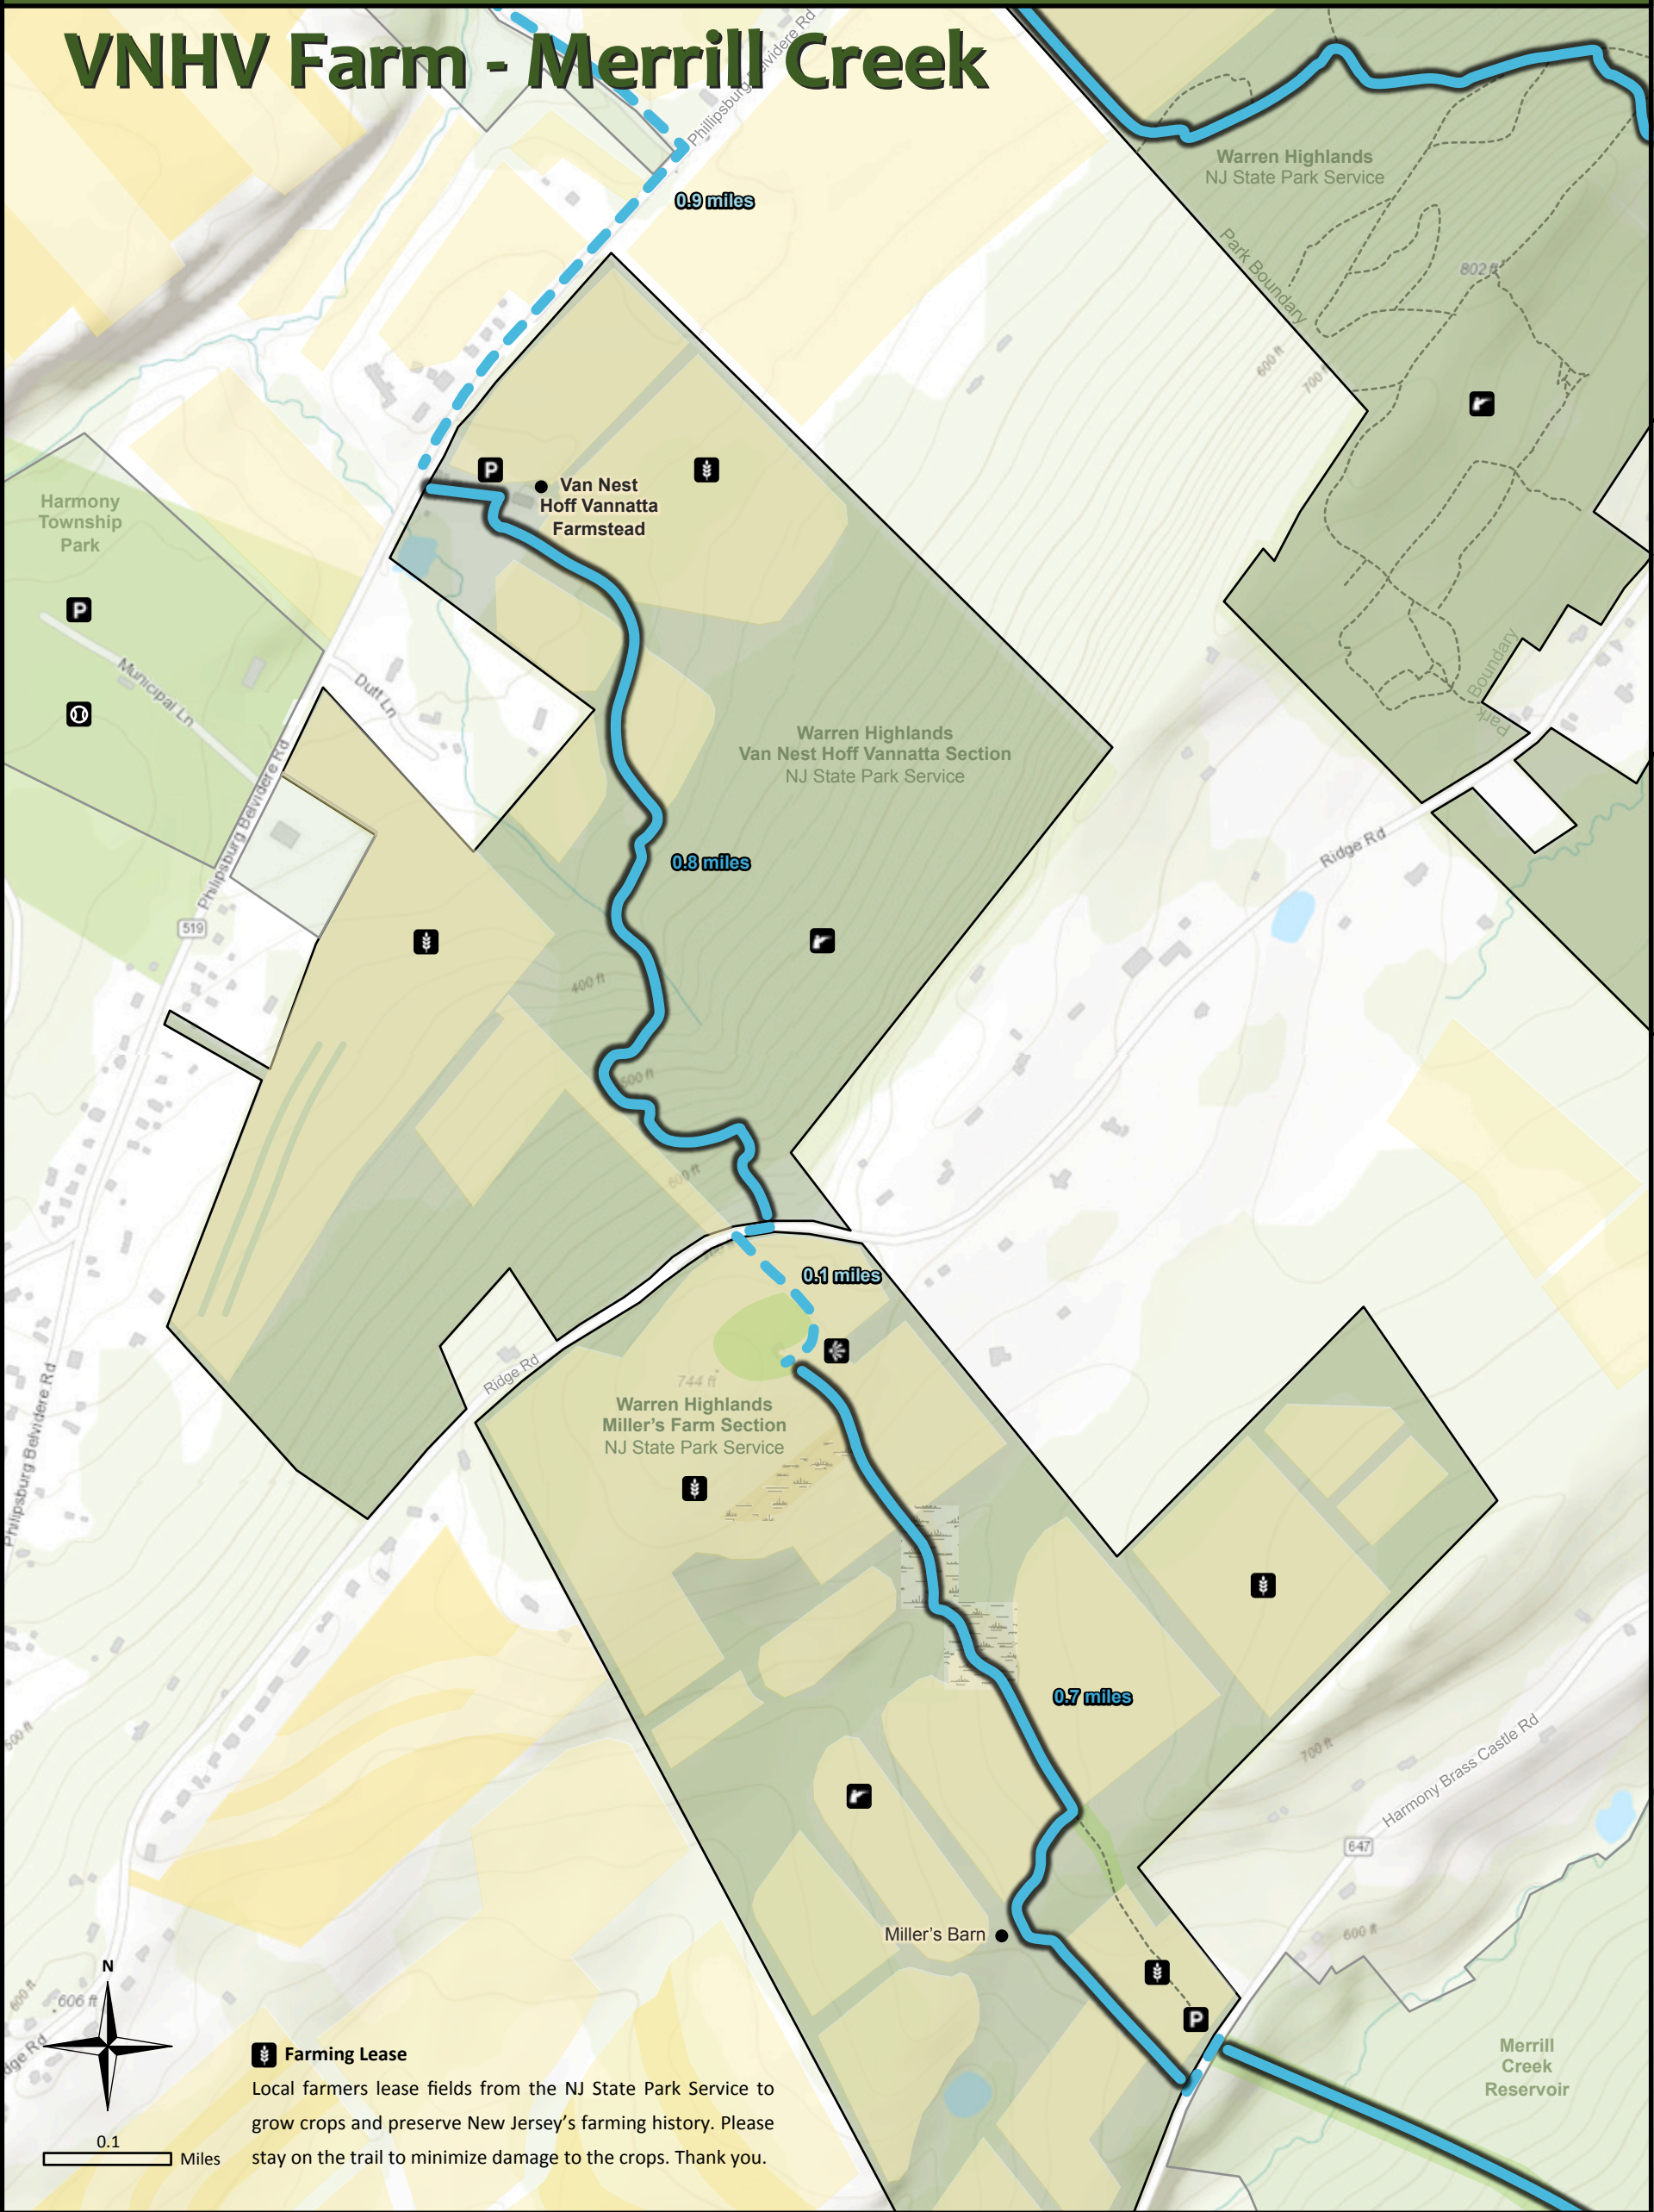

WARREN HIGHLANDS Trail

VNHV Farm - Merrill Creek

Farming Lease
Local farmers lease fields from the NJ State Park Service to grow crops and preserve New Jersey's farming history. Please stay on the trail to minimize damage to the crops. Thank you.

0.1 Miles

Open Field	Warren Highlands Trail	Bridge	Parking Lot	Trail Blaze Symbols	
Forest	WHT Road Walk	Farming Lease	Parking Pull-off	Start Trail	End Trail
Wetland	Unblazed Trail	Hunting	Scenic Viewpoint	Straight	Trail Spur
Water		Sports Field	Wildlife Viewing	Turn Left	Turn Right