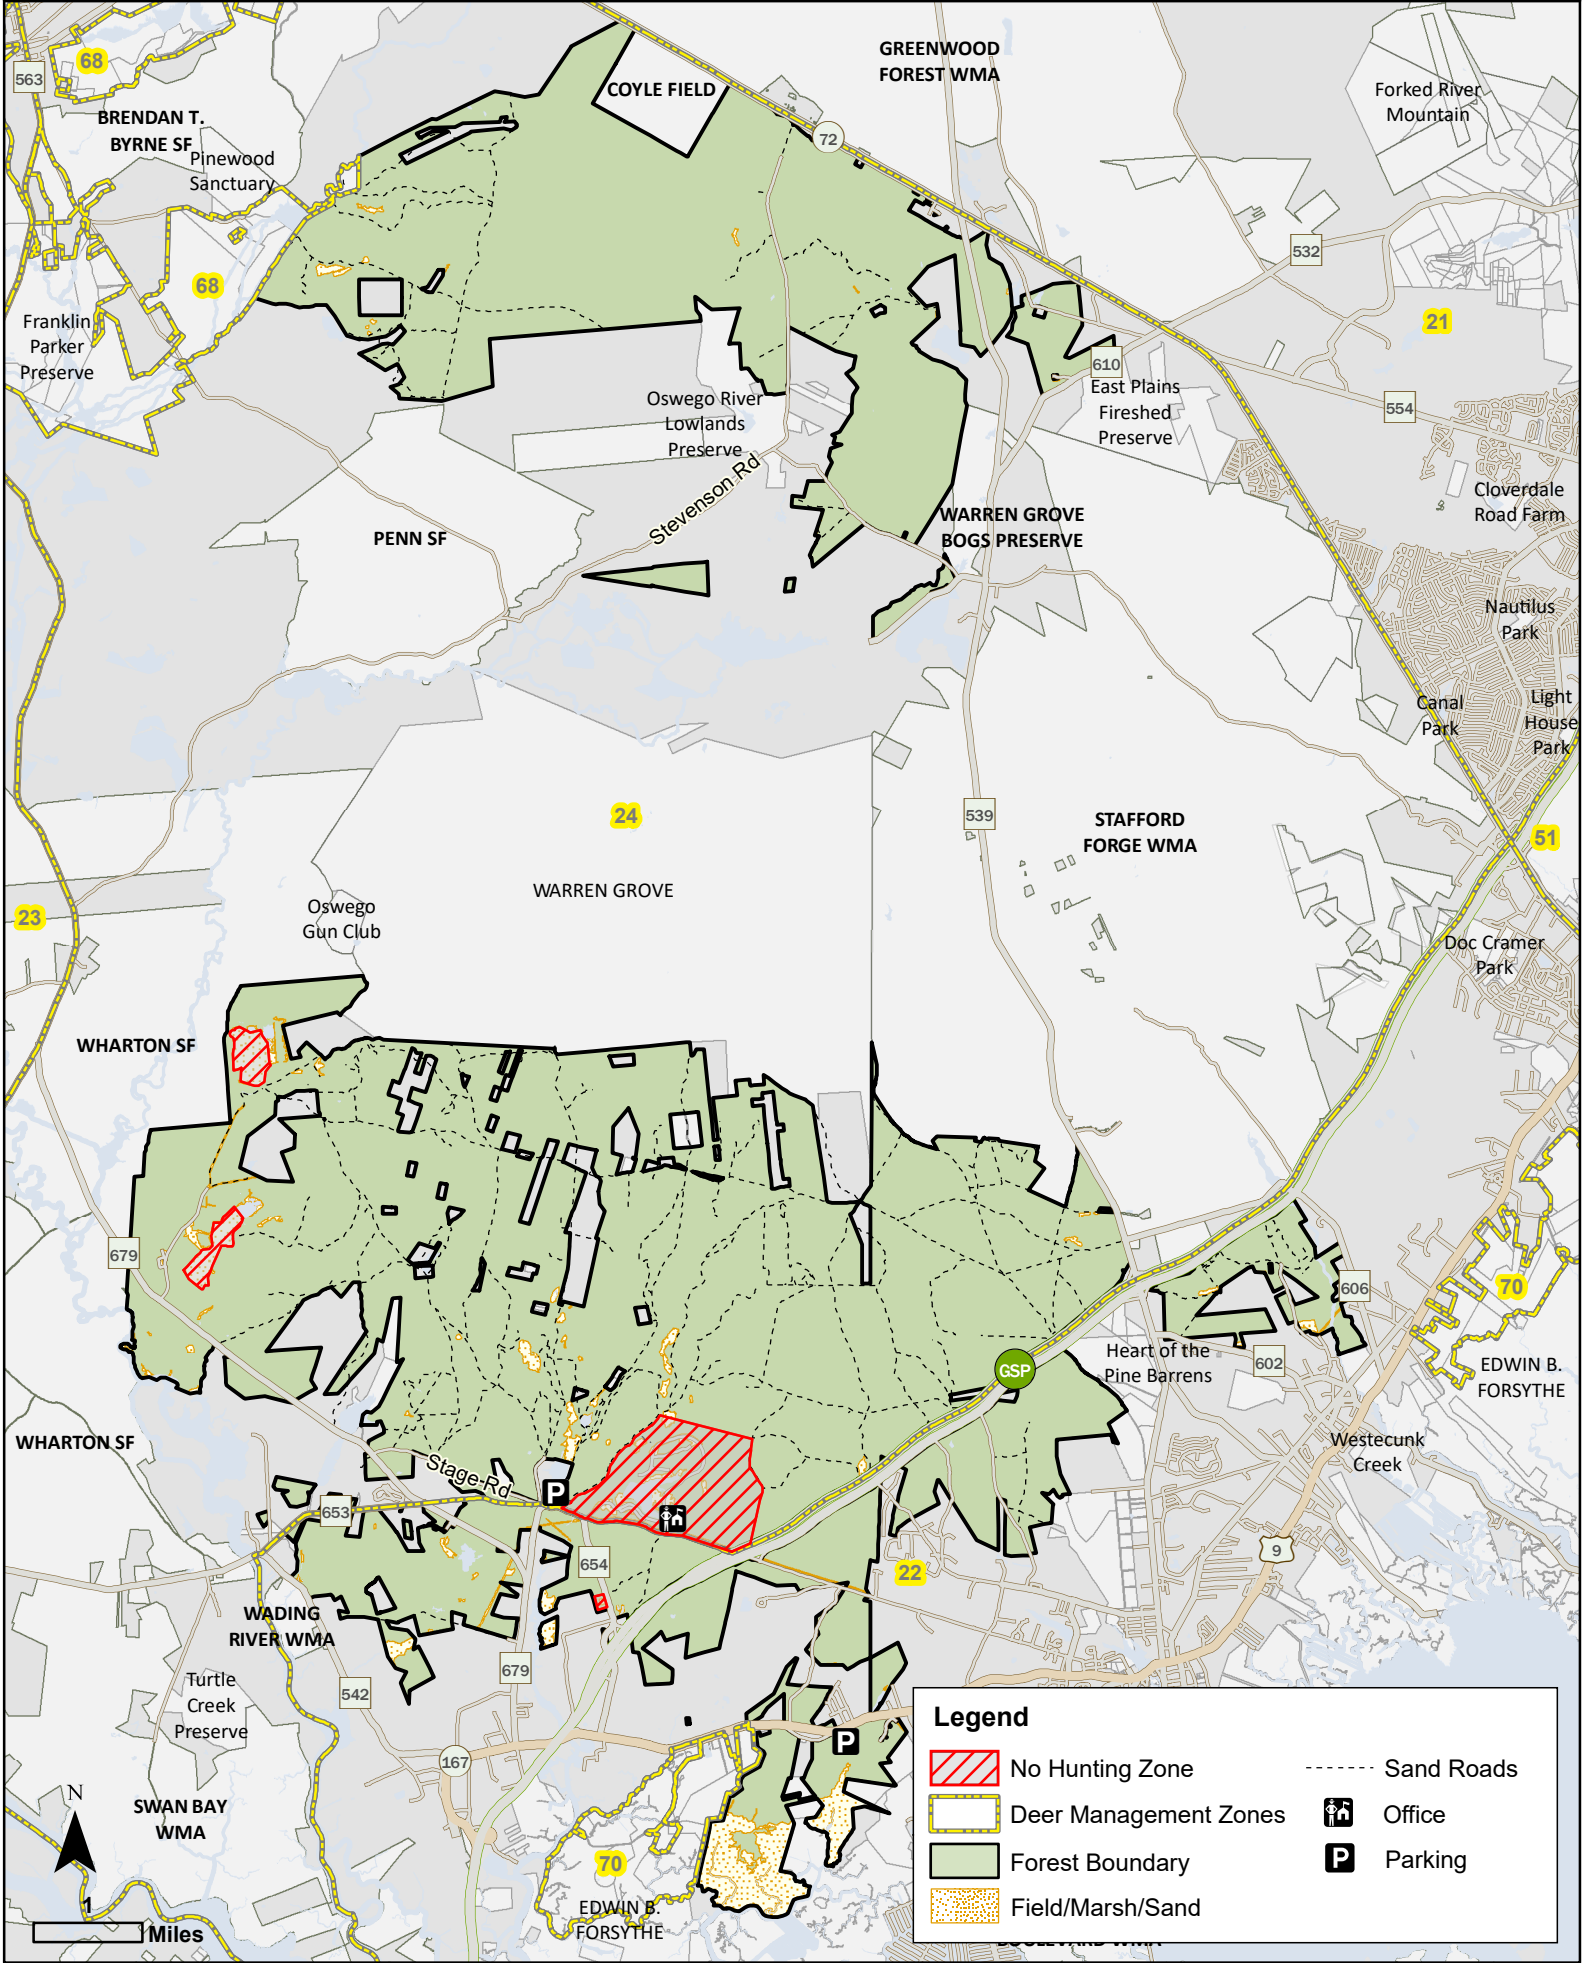

# Bass River State Forest - Hunting Zones 22 & 24

## Bass River State Forest Hunting Map - Zones 22 & 24

Hunting permitted during fall, permit and winter bow seasons within the Forest Boundary, except within the Day Use/Camping/Maintenance Area designated as:  No Hunting Zone

- Park in designated areas.
- Do not operate vehicles beyond parking area.
- Licensed, registered, and insured vehicles are permitted on roads within the forest.
- No Alcoholic Beverages
- No Permanent Tree Stands

- Portable tree stands must be removed at the end of the hunting season.
- Area open half hour before sunrise and half hour after sunset.
- Obey all NJ State Park Service and NJ Fish and Wildlife rules and regulations.