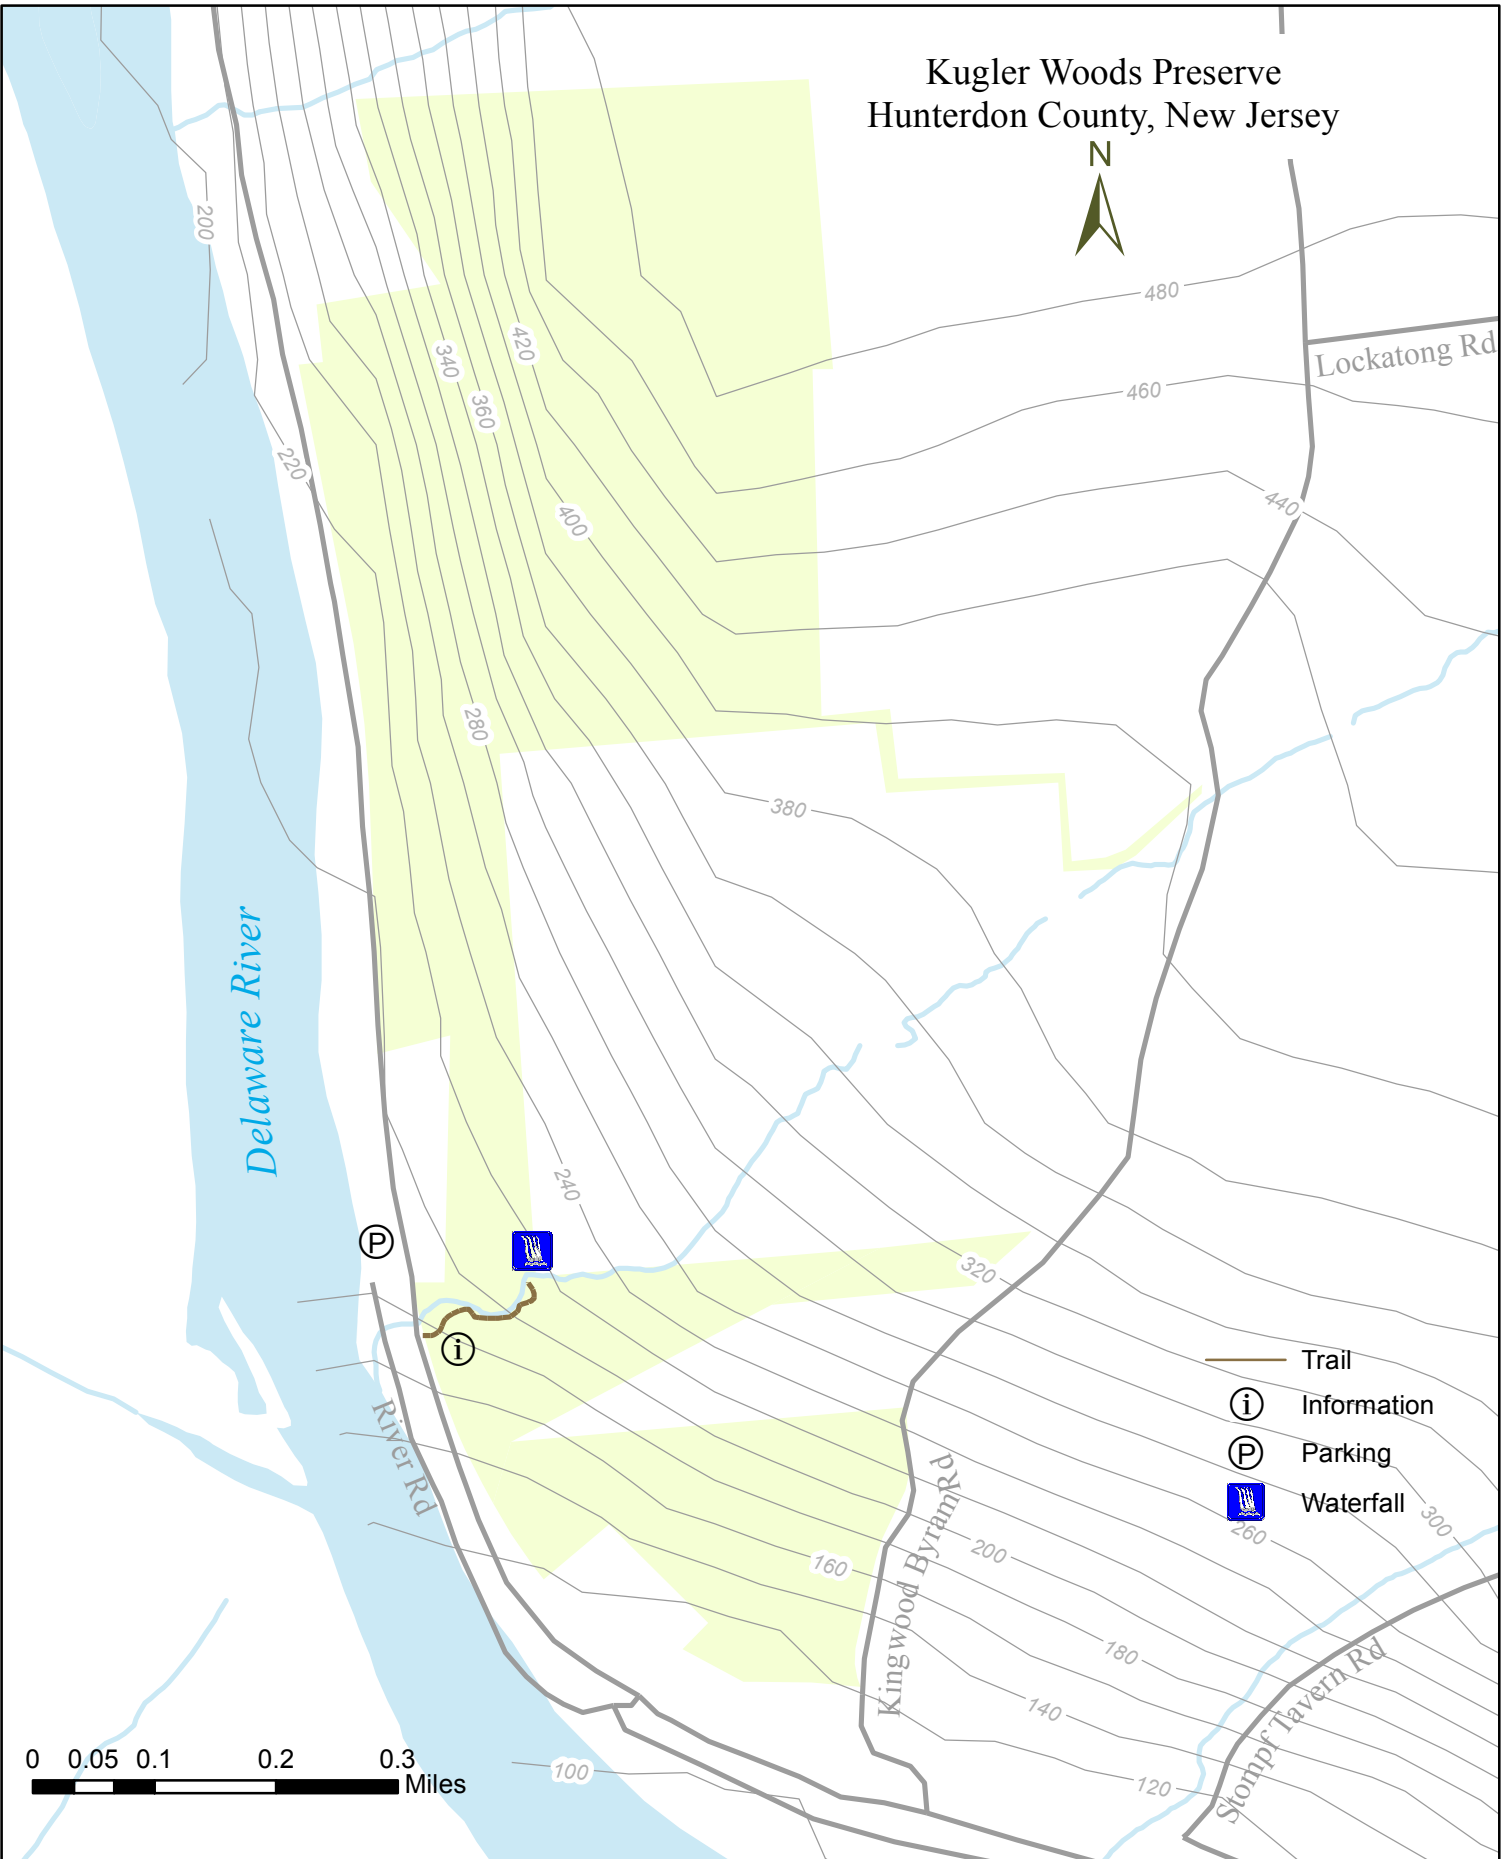

# Kugler Woods Preserve Hunterdon County, New Jersey

- Trail
- Information
- Parking
- Waterfall

0 0.05 0.1 0.2 0.3 Miles

Map created by Hunterdon Land Trust (c)2011

This map was developed using Hunterdon County, New Jersey, Geographic Information System digital data, but this secondary product has not been verified by Hunterdon County and is not county-authorized.