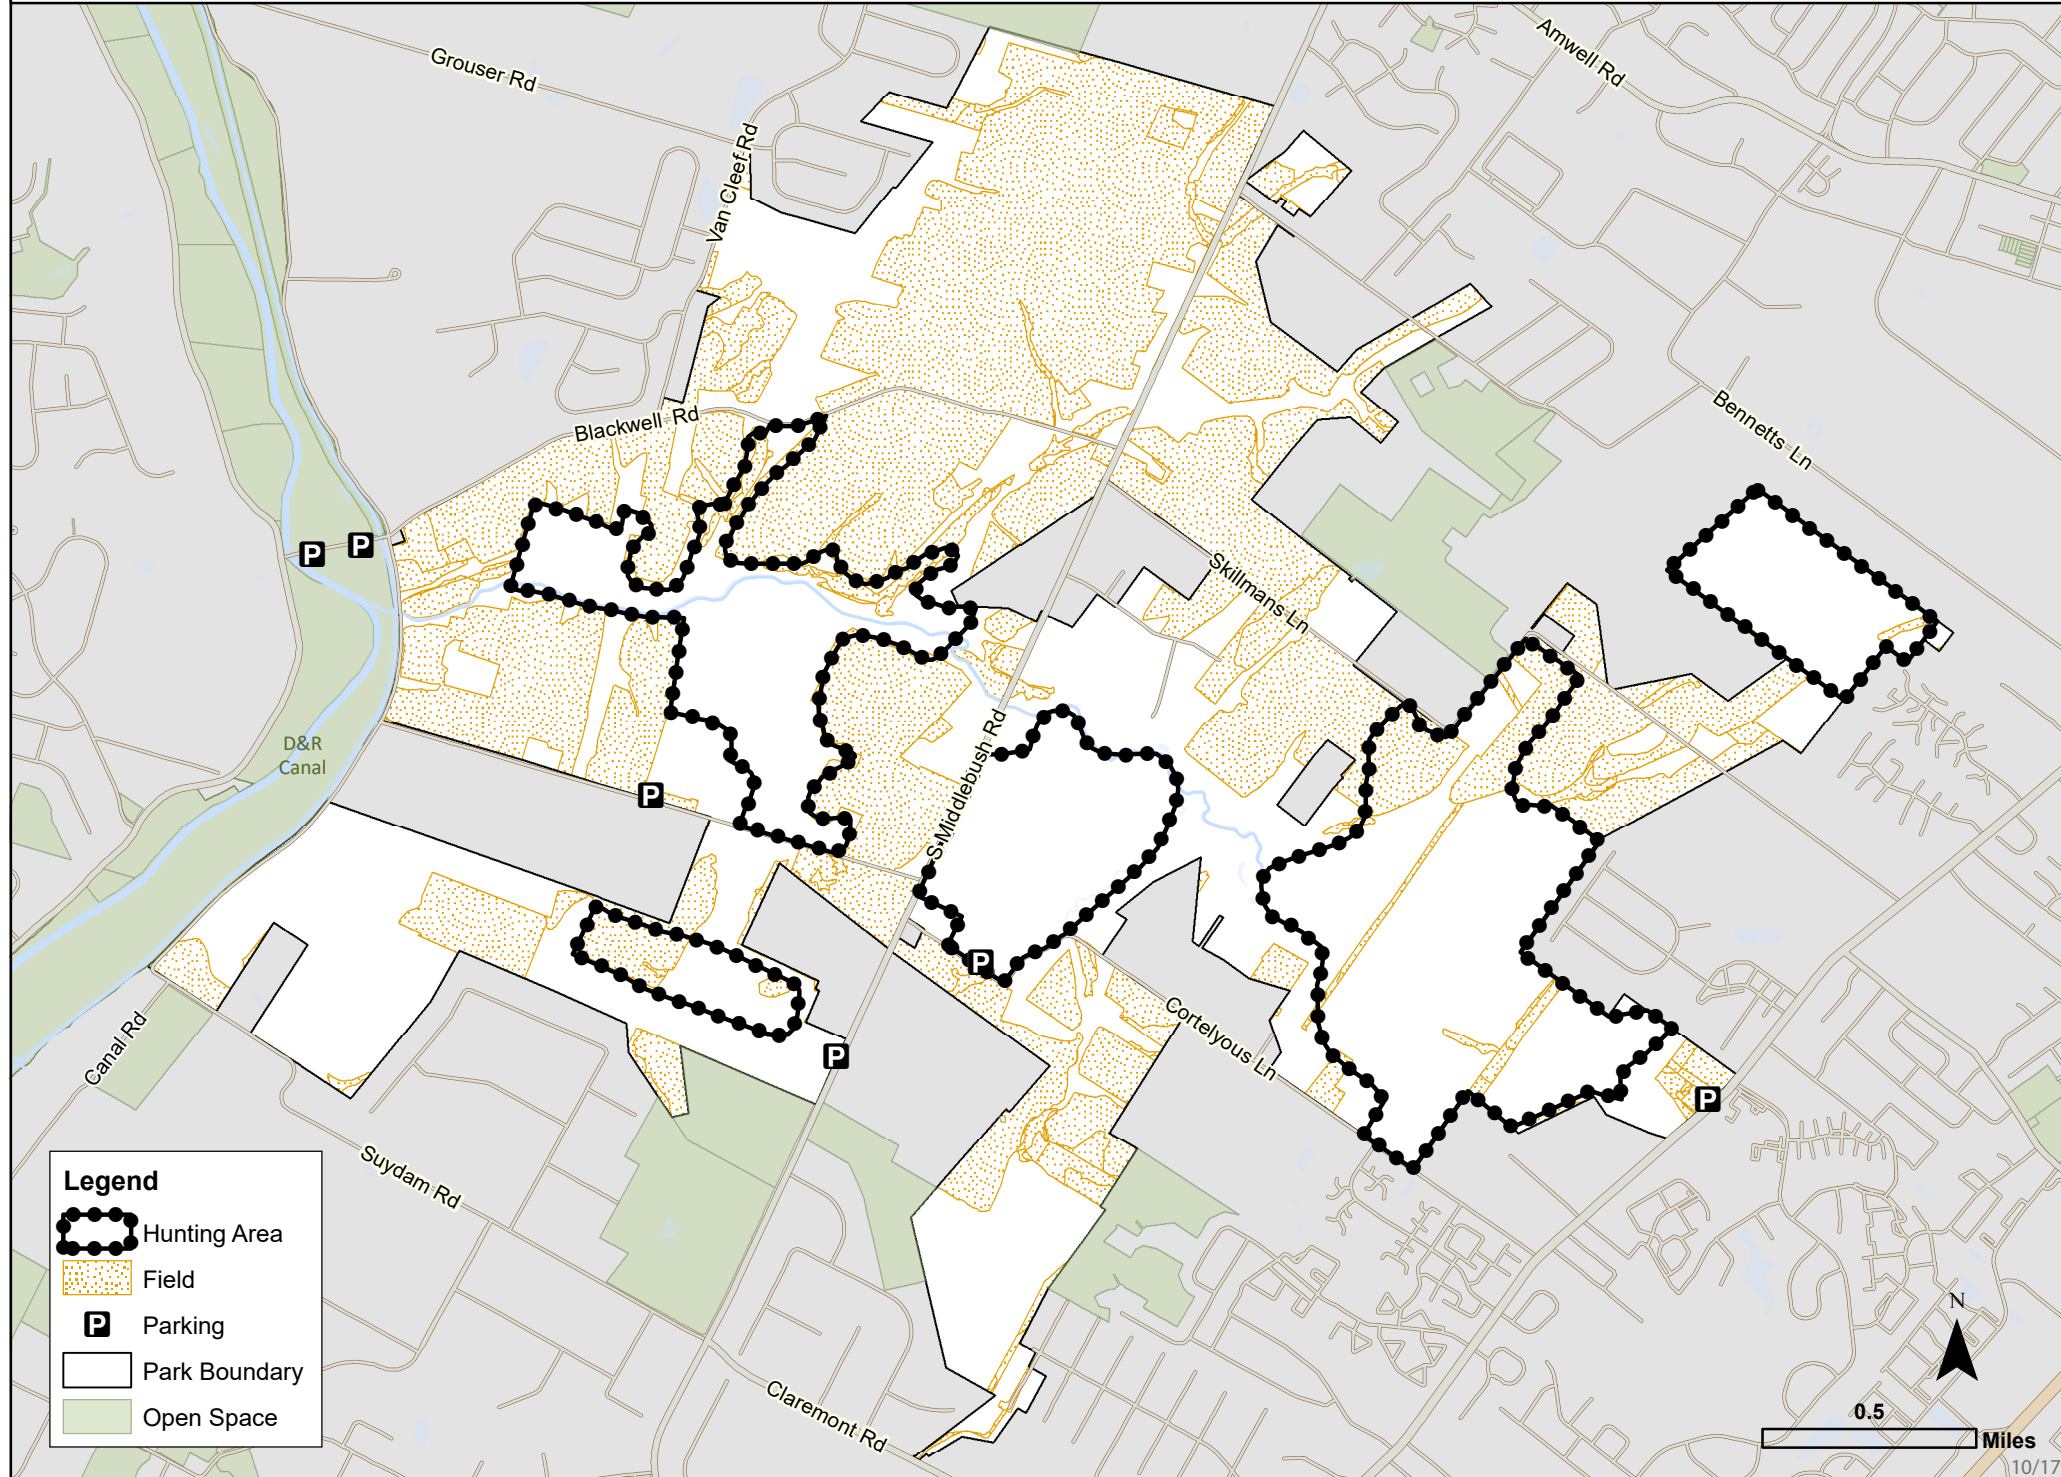

Six Mile Run Reservoir Site - Hunting Zone 14

Six Mile Run Reservoir Site Bow Hunting Map - Deer Season Only Zone 14

Hunting permitted during fall, permit and winter bow seasons within designated outlined areas:

Hunting Area 

- Park in designated areas.
- Do not operate vehicles beyond parking area.
- Motorized vehicles and equipment are prohibited from entering the Six Mile Run Reservoir site.
- No Alcoholic Beverages
- No Permanent Tree Stands
- Portable tree stands must be removed at the end of the hunting season.
- Area open half hour before sunrise and half hour after sunset.
- Obey all NJ State Park Service and NJ Fish and Wildlife rules and regulations.

For Further Information:

Delaware & Raritan Canal State Park
145 Mapleton Road
Princeton, NJ 08540
(609) 924 - 5705

DEP Action Line - 24 Hours
(877) WARNDEP
(877) 927 - 6337

For Emergencies Please Call 911

Legend

-  Hunting Area
-  Field
-  Parking
-  Park Boundary
-  Open Space