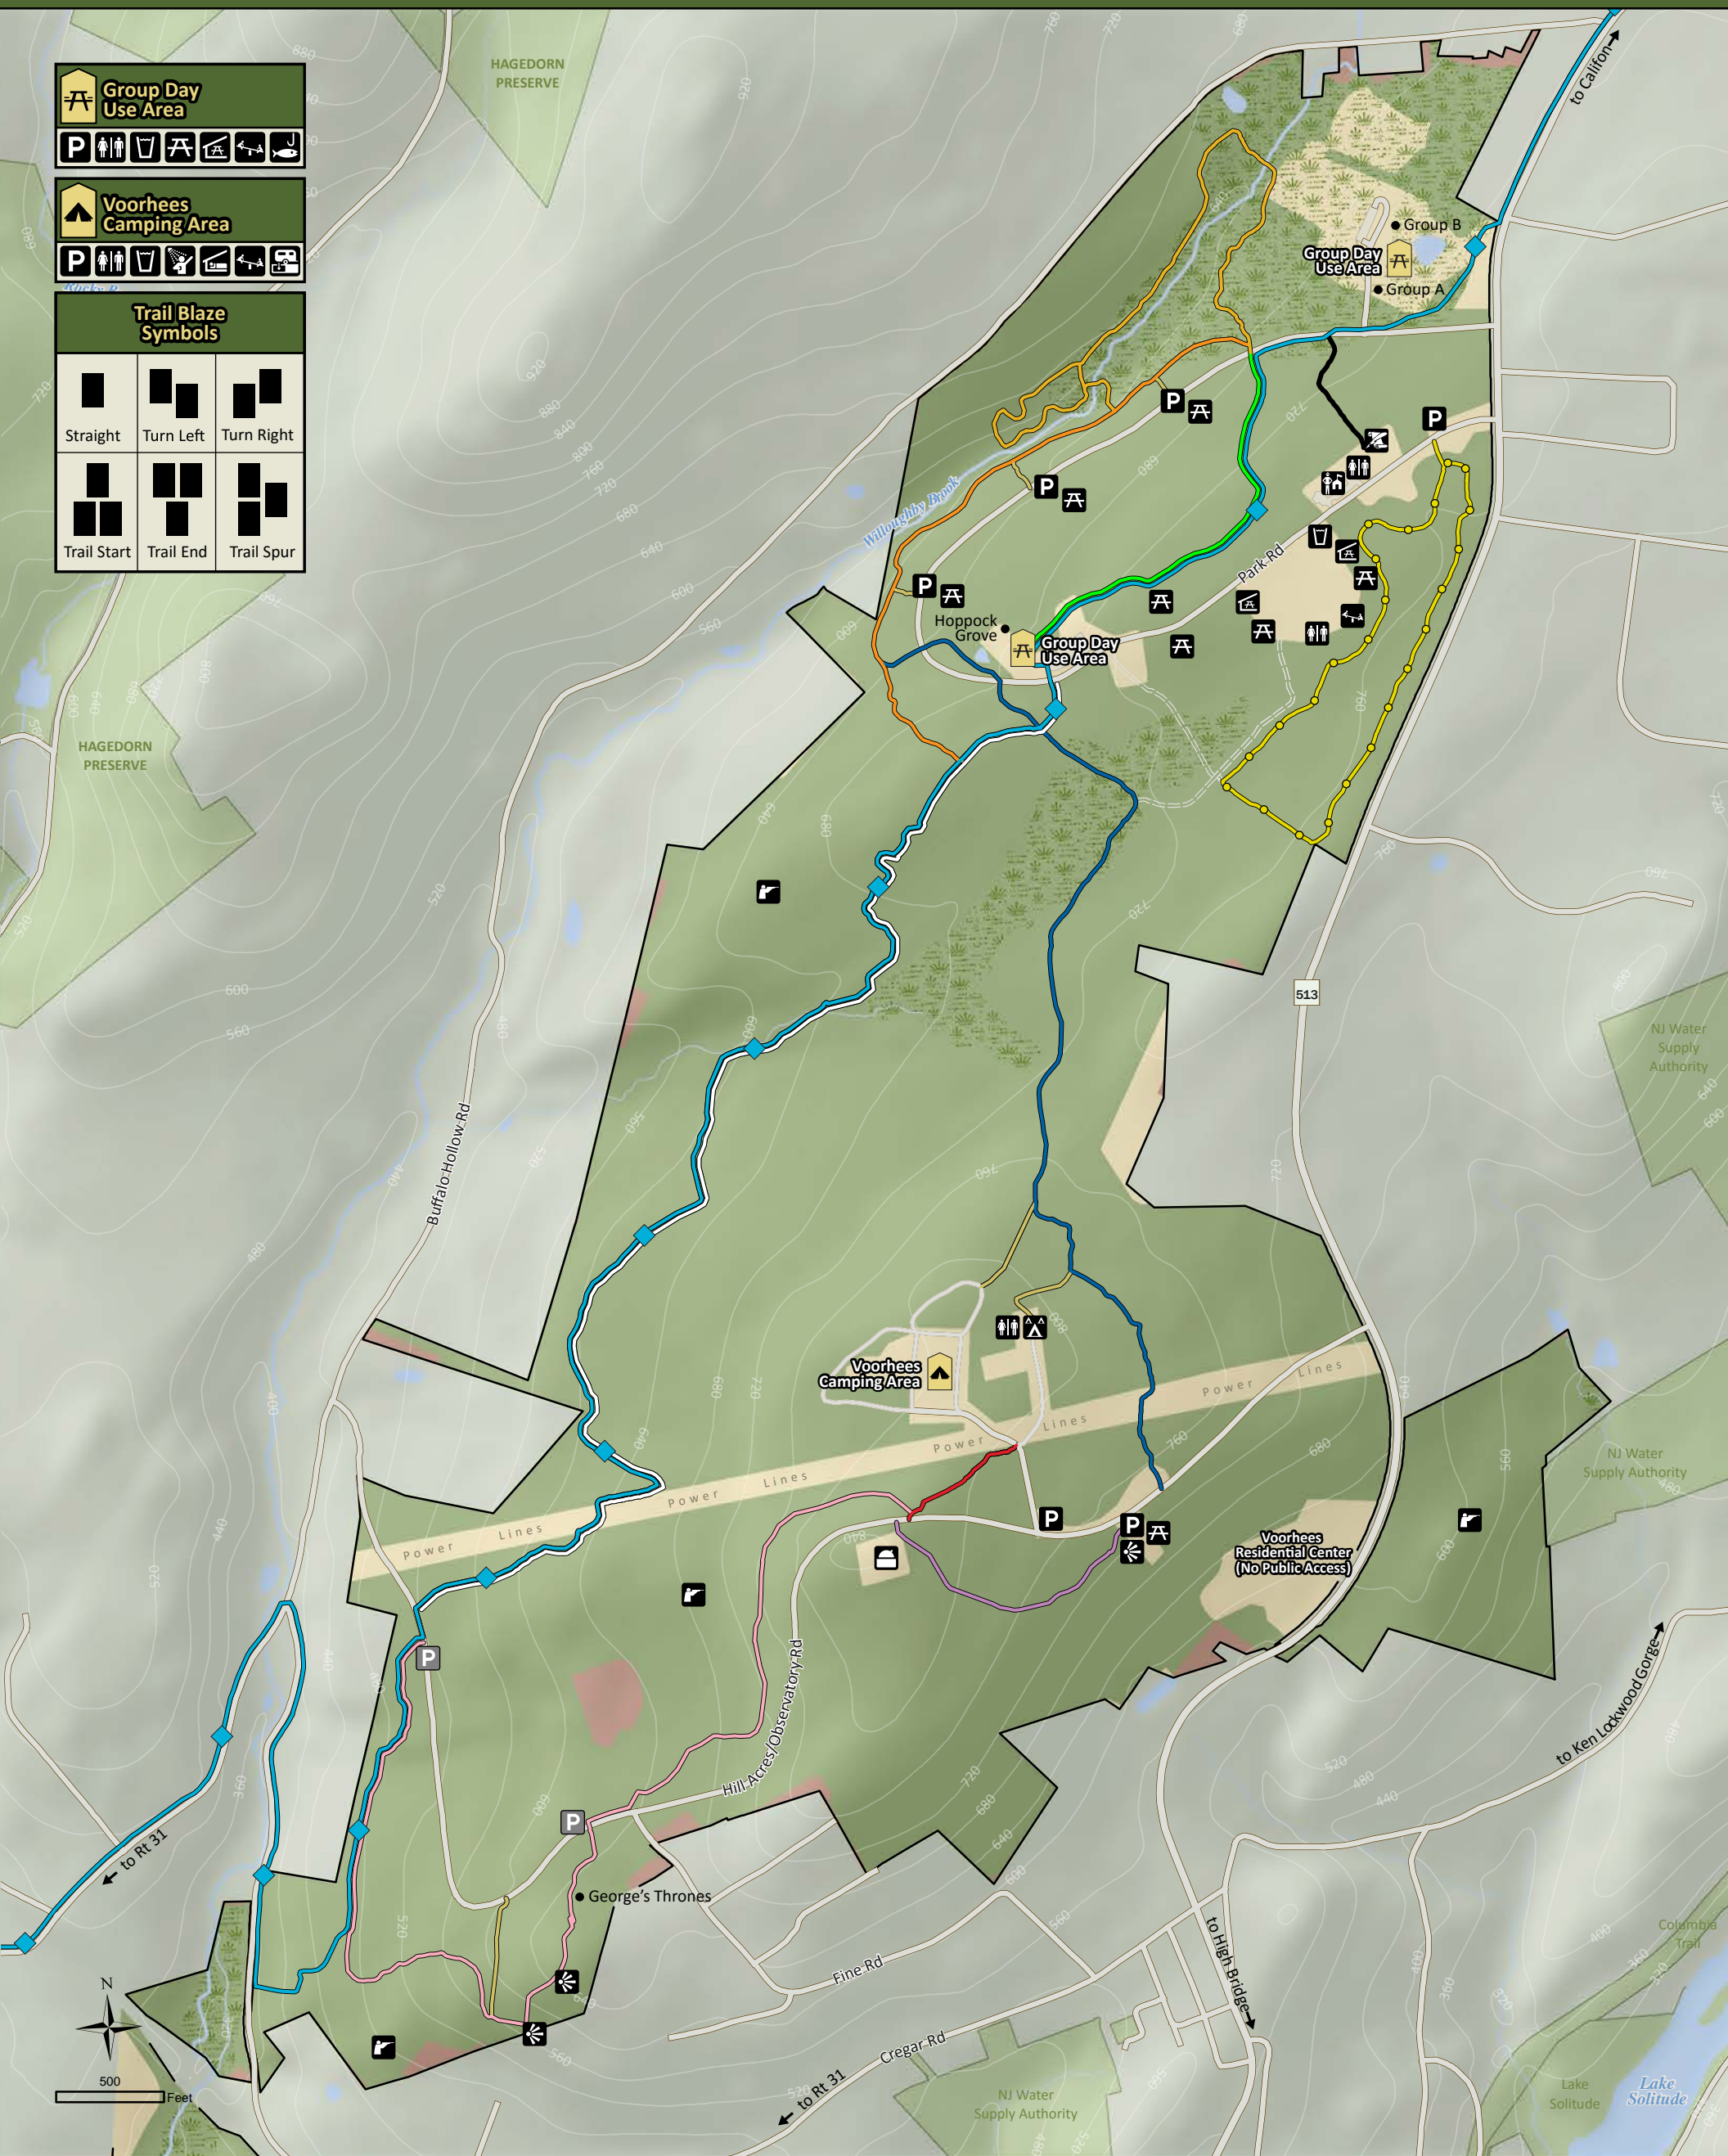

VOORHEES State Park

Group Day Use Area		
Voorhees Camping Area		
Trail Blaze Symbols		
Straight	Turn Left	Turn Right
Trail Start	Trail End	Trail Spur

Open Field or Grass	Brookside Trail (0.6 mi)	Hill Acres Trail (1 mi)	Camp Shelters	Observatory	Playground
Forest	Campground Trail (0.12 mi)	Parcourse Trail (1 mi)	Drinking Water	Parking Lot	Restrooms
Developed Area	Company Street (0.12 mi)	Solar System Trail (0.25 mi)	Fishing	Parking (Pull Off)	Scenic View
Water	Cross Park Trail (1.4 mi)	Tanglewood Trail (0.4 mi)	Group Campground	Park Office	Shower
Wetland	Hollow Trail (0.85 mi)	Vista Trail (1.3 mi)	Historic Site	Picnic Area	Trailer Sanitary Station
	Highlands Trail (2.3 mi)	Trail Connector	Hunting	Picnic Shelter	