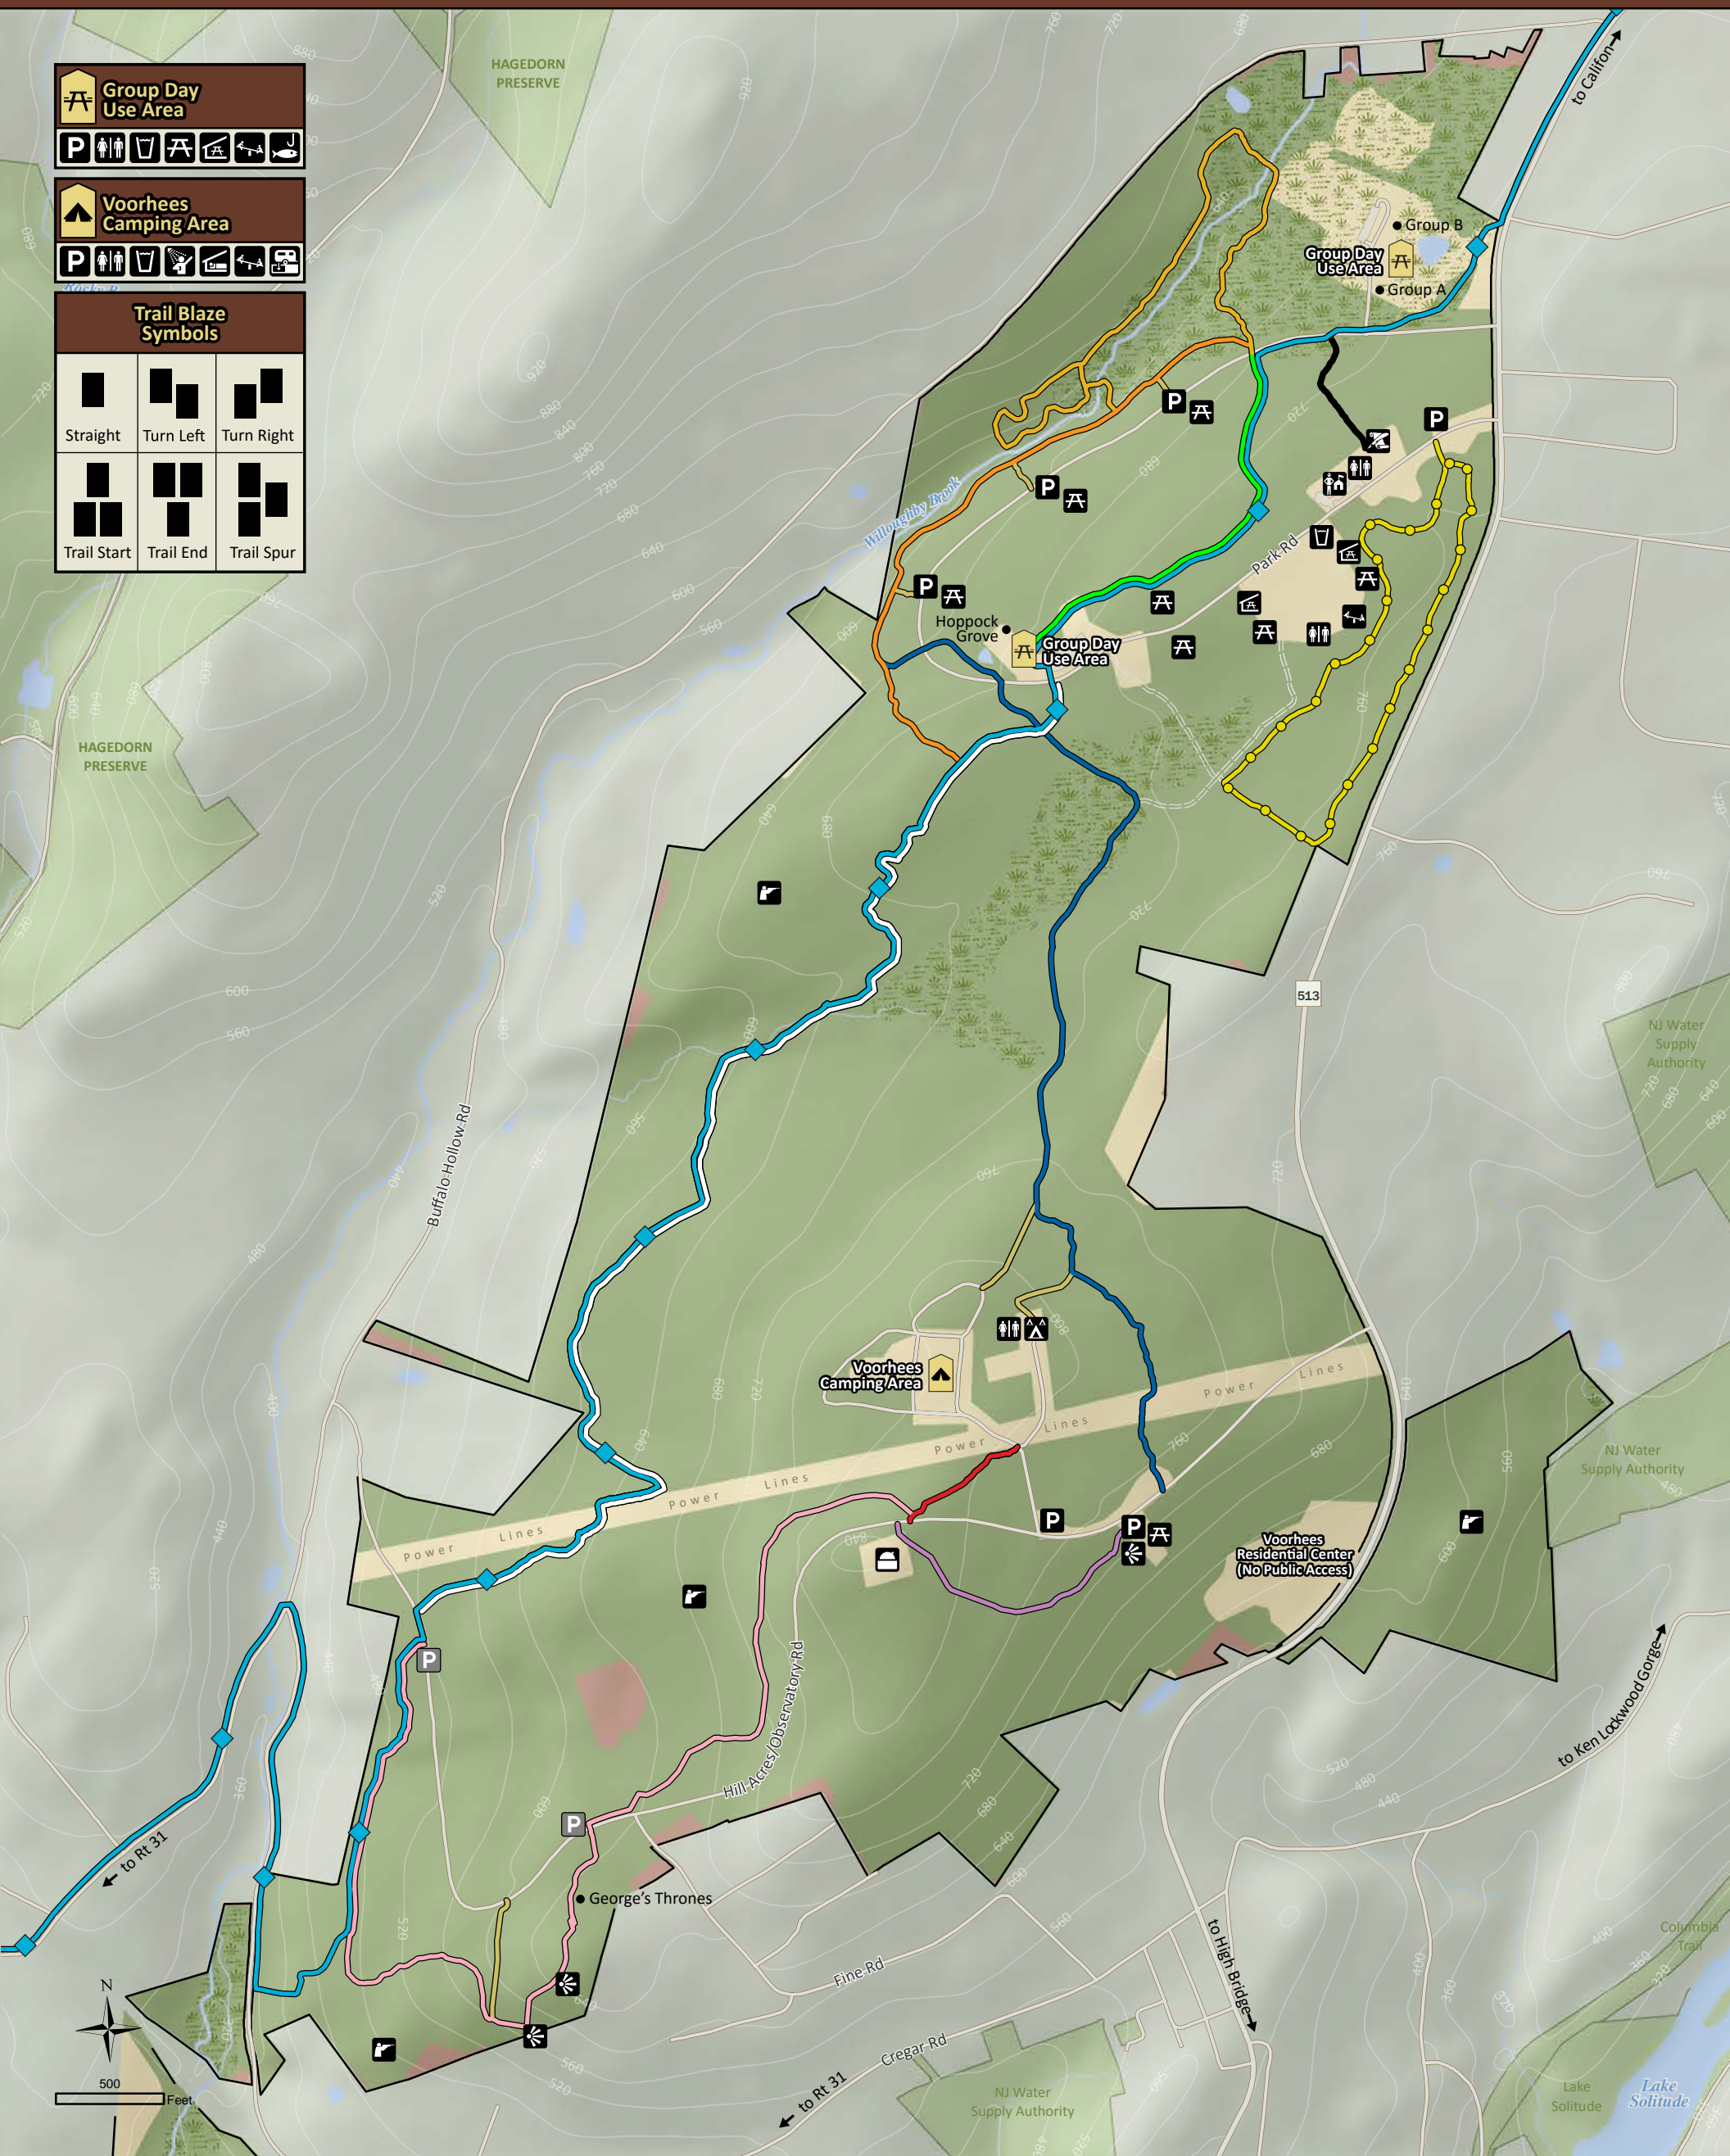

VOORHEES State Park

Group Day Use Area		
Voorhees Camping Area		
Trail Blaze Symbols		
Straight	Turn Left	Turn Right
Trail Start	Trail End	Trail Spur

Open Field or Grass	Brookside Trail (0.6 mi)	Hill Acres Trail (1 mi)	Camp Shelters	Observatory	Playground
Forest	Campground Trail (0.12 mi)	Parcourse Trail (1 mi)	Drinking Water	Parking Lot	Restrooms
Developed Area	Company Street (0.12 mi)	Solar System Trail (0.25 mi)	Fishing	Parking (Pull Off)	Scenic View
Water	Cross Park Trail (1.4 mi)	Tanglewood Trail (0.4 mi)	Group Campground	Park Office	Shower
Wetland	Hollow Trail (0.85 mi)	Vista Trail (1.3 mi)	Historic Site	Picnic Area	Trailer Sanitary Station
	Highlands Trail (2.3 mi)	Trail Connector	Hunting	Picnic Shelter	